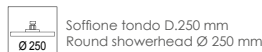

SURF

5813-3KBS

Set doccia incasso monocomando con deviatore 3 vie, soffione abs, kit duplex incasso, 6 soffioncini esterni laterali
3 outlets built-in single-lever shower mixer, abs shower head, built-in duplex shower kit, 6 external lateral body sprays.