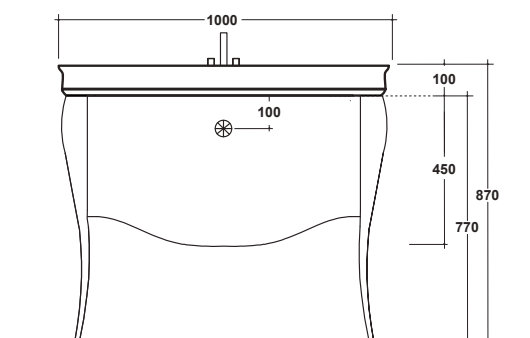

## GG PROJECT

MIS-100

**Mobile con console cm.100 con pomello in swarovsky, cassetto con dispositivo soft closed, con kit per fissaggio al muro.**

*Cabinet with cm.100 3-holes ceramic basin, with swarovsky knob, drawer with soft close system, including wall fixing kit*