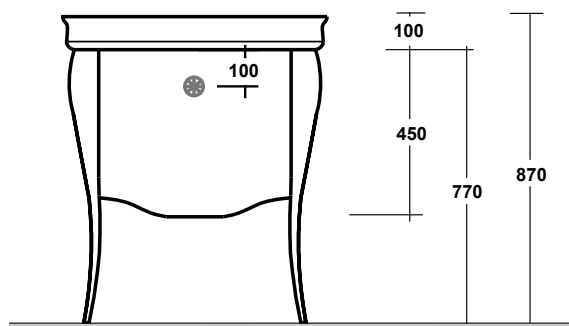

GG PROJECT

MIS-70

Mobile con console cm.70 con pomello in swarovsky, cassetto con dispositivo soft closed, con kit per fissaggio al muro

Cabinet with cm.70, 3-holes ceramic basin, with swarovsky knob, drawer with soft close system, including wall fixing kit