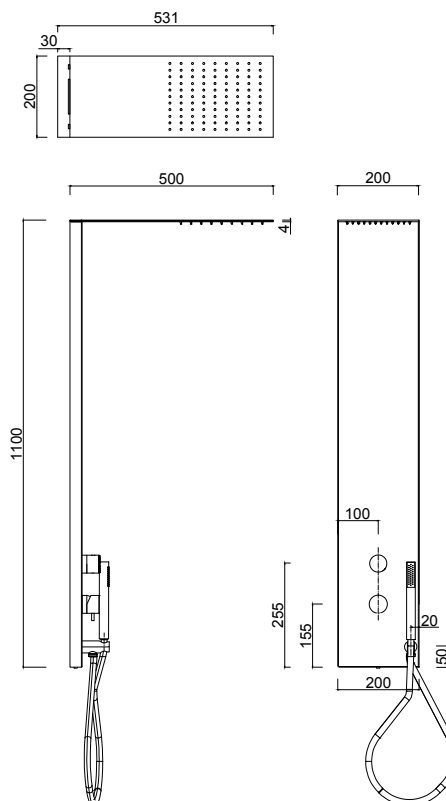

COMPOSIZIONI

1632T

Termostatico
Thermostatic

Sistema anticalcare
Anti-scale system

Inox
Inox

Completo colonna doccia esterna termostatico, soffione pioggia, kit duplex.

Wall-mounted thermostatic shower column with rainfall jet and duplex shower kit.