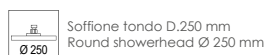

DELUXE - MYRING

MR0013KBDL

Set doccia incasso monocomando con deviatore, soffione ottone, kit duplex incasso .

Shower built-in single-lever mixer with diverter, brass shower head, built-in duplex shower kit.