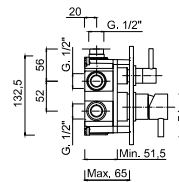

MYFUTURE

5971

Cartuccia ceramica
Ceramic cartridge

Aeratore WATERSAVING, 9 Lt min
WATERSAVING aerator, 9 Lt per min

Inox
Inox

Sistema anticalcare
Anti-scale system

Box incasso GG-IN 213
Built-in box GG-IN 213