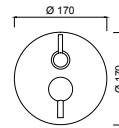

MYFUTURE

5971

Cartuccia ceramica
Ceramic cartridge

Aeratore WATERSAVING, 9 Lt min
WATERSAVING aerator, 9 Lt per min

Inox
Inox

Sistema anticalcare
Anti-scale system

Box incasso GG-IN 213
Built-in box GG-IN 213