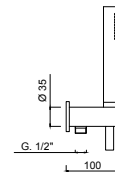

MYFUTURE

5971

Cartuccia ceramica
Ceramic cartridge

Aeratore WATERSAVING, 9 Lt min
WATERSAVING aerator, 9 Lt per min

Inox
Inox

Sistema anticalcare
Anti-scale system

Box incasso GG-IN 213
Built-in box GG-IN 213