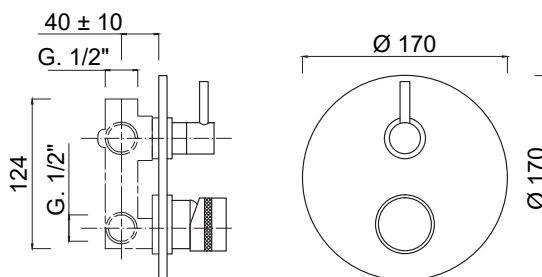

## MR0013-3DL

Cartuccia ceramica  
Ceramic cartridge

Deviatore 4 vie-1 entrate 3 uscite  
4-way diverter -1 inlet and 3 outlets