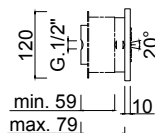

MYRING

MR0013-3KBS

Set doccia incasso monocomando con deviatore 3 uscite, soffione ottone, kit duplex incasso, 6 soffioncini incasso laterali
3 outlets built-in single-lever shower mixer, brass shower head, built-in duplex shower kit, 6 built-in body sprays.