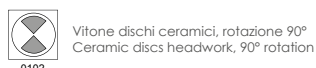

LOTUS - VIENNA

SA556

Monoforo lavabo, bocca alta, scarico 1"1/4 (con flessibile).

Wash-basin set, high spout, 1"1/4 pop-up waste (with flexibles).

Mélangeur lavabo monotrou, bec haut, vidage 1"1/4 (avec flexibles).

Articolo	Note	CROMO	CR-C	CO-BR	O
SA556		✓	✓	✓	✓
SA7056	VI	✓	✓	✓	✓
SA7156	LVC	✓	✓	✓	✓

CROMO: Cromo / Chrome-Plated - **CR:** Cromo-Oro / Chrome-Gold - **C:** Colorato parti cromo / Coloured with chrome-plated parts - **CO:** Colorato parti Oro / Coloured with Gold-plated parts
BR: Bronzo / Bronze - **O:** Oro / Gold - **VI:** Maniglia Vienna / Vienna Handle - **LVC:** Maniglia Lotus vitone ceramico / Lotus lever for ceramic spindle