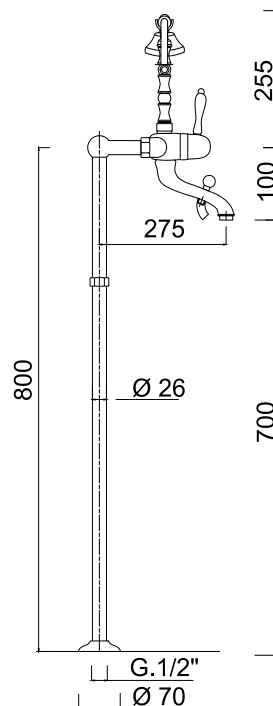

PRAGAMIX - PRAGAMIX CRYSTAL

7510CT

Cartuccia ceramica
Ceramic cartridge

3023D

Monocomando vasca esterno con set doccia duplex, colonne da terra.

Wall-mounted bath mixer with duplex shower kit, deck mounted tap legs.

| Articolo | Note | CROMO | AR-BR | O | |
|----------|------|-------|-------|---|--|
| 7510CT | | √ | √ | √ | |
| 7510CTL | L | √ | √ | √ | |
| 7510CTCE | CE | √ | √ | √ | |
| 7510CT/S | S | √ | √ | √ | |