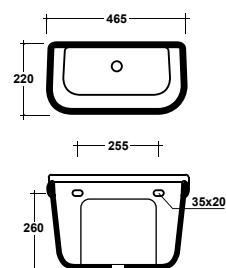

### VACAIS

**WC a terra completo di fissaggi, cassetta con meccanismo a catenella e tubi di collegamento.**

*Floor mounted WC including fixing kit, high-cistern with chain and mechanism, including connection pipes.*