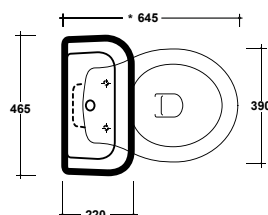

### VACAIS

**WC a terra completo di fissaggi, cassetta con meccanismo a catenella e tubi di collegamento.**

*Floor mounted WC including fixing kit, high-cistern with chain and mechanism, including connection pipes.*